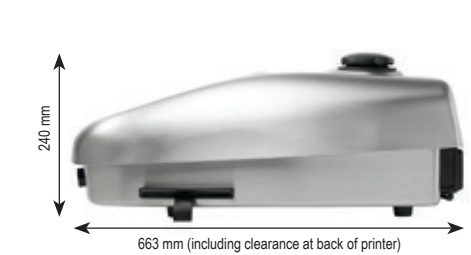

Dimensions:

Front Elevation

Top Elevation

Side Elevation

Printer Specifications:

Printhead with 2M Conduit, Standard	MK7
Printhead/Conduit Options	2M, 4M, 90D, Short Reach 90D
Max Lines of Print	3
Character Height Range	0.06" - 0.42"
Max Speed; Single Line Print	1443 fpm
Ink Range	Dye Based
Automatic Date Codes, Sequential Numbering	Yes
Timed Messages	Yes
Graphics/Logo Printing	No
Barcodes, Common Linear & 2D Datamatrix	No
Memory Capacity (# of Messages)	1000
Ingress Protection Rating	IP55
Base and Enclosure	Stainless Steel
Operating Temperature Range	41-113°F
Humidity Range	90% Max
Power Supply	100-230V 50/60 Hz
Power Consumption	200W
Weight	46 lbs
Regulatory Approvals	TUV/GS, CE Mark, FCC, RoHS, EAC, NRTL