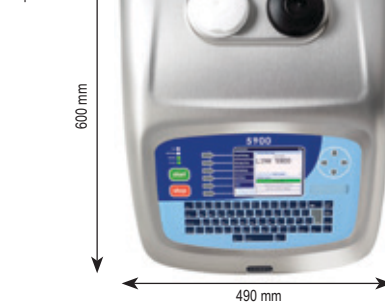

Dimensions:

Front Elevation

Top Elevation

Side Elevation

Printer Specifications:

Printhead with 2M Conduit, Standard	MK7
Printhead/Conduit Options	2M, 4M, 90D, Short Reach 90D
Max Lines of Print	3
Character Height Range	0.06" - 0.42"
Max Speed; Single Line Print	1443 fpm
Ink Range	Dye Based
Automatic Date Codes, Sequential Numbering	Yes
Timed Messages	Yes
Graphics/Logo Printing	No
Barcodes, Common Linear & 2D Datamatrix	No
Memory Capacity (# of Messages)	1000
Ingress Protection Rating	IP55
Base and Enclosure	Stainless Steel
Operating Temperature Range	41-113°F
Humidity Range	90% Max
Power Supply	100-230V 50/60 Hz
Power Consumption	200W
Weight	46 lbs
Regulatory Approvals	TUV/GS, CE Mark, FCC, RoHS, EAC, NRTL